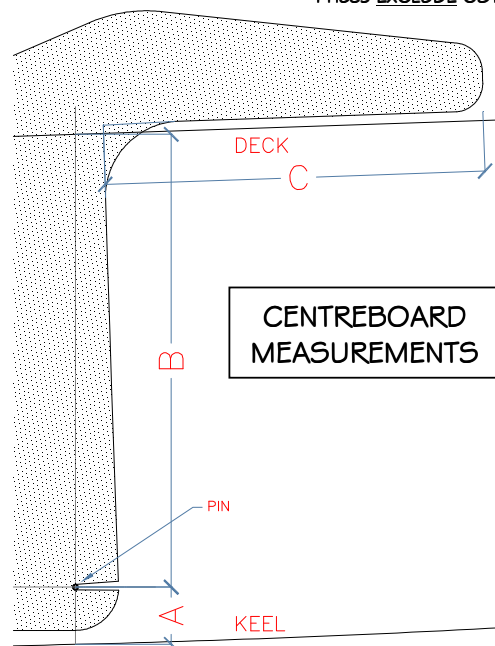

## CENTREBOARD MEASUREMENTS

A=  mm  
 B=  mm  
 C=  mm

CASE SLOT WIDTH=  mm

## RUDDER MEASUREMENTS

A=  mm  
 B=  mm  
 C=  mm  
 D=  mm PINTLE DIAMETER

FIRST NAME   
 LAST NAME   
 ADDRESS   
 ADDRESS   
 ADDRESS   
 COUNTRY   
 CONTACT PHONE   
 EMAIL

PLEASE SEND DETAILS TO RUSSELL WOOD