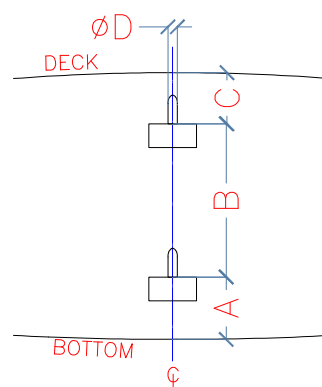

## CENTREBOARD MEASUREMENTS

A=  mm  
 B=  mm  
 C=  mm

CASE SLOT WIDTH=  mm

## RUDDER MEASUREMENTS

A=  mm  
 B=  mm  
 C=  mm  
 D=  mm PINTLE DIAMETER

FIRST NAME   
 LAST NAME   
 ADDRESS   
 ADDRESS   
 ADDRESS   
 COUNTRY   
 CONTACT PHONE   
 EMAIL

PLEASE SEND DETAILS TO RUSSELL WOOD